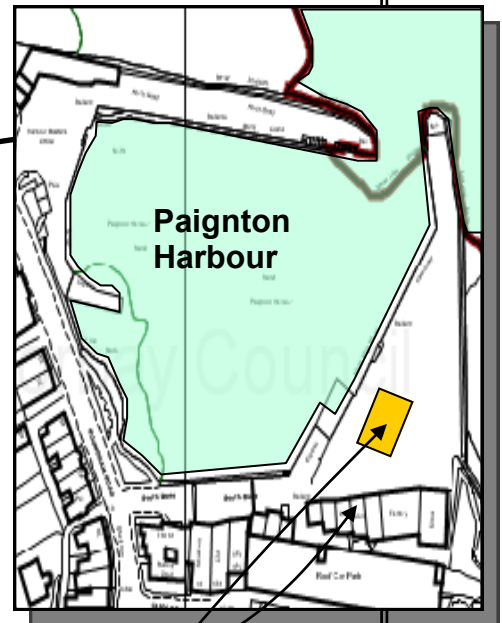

Paignton Sailing Club

Information sheet

Paignton sailing club extends a very warm welcome to all visiting sailors.

Public car park

Boat parking

Public toilets

Car parking is not allowed on the Esplanade. Unload your boat, park it (plus any trailer) as shown on the boat park plan and immediately remove your vehicle.

Sailing club and Marquee

Possible roadside parking

Public car park

TOPPER NATIONALS 2008 - PAIGNTON SOUTH

BOAT PARK PLAN FOR 325 TOPPERS

Scale 1:500 1mm=0.5m

TORQUAY >

Key:
 → Flow of boats for launching
 ■ Boat parking rows