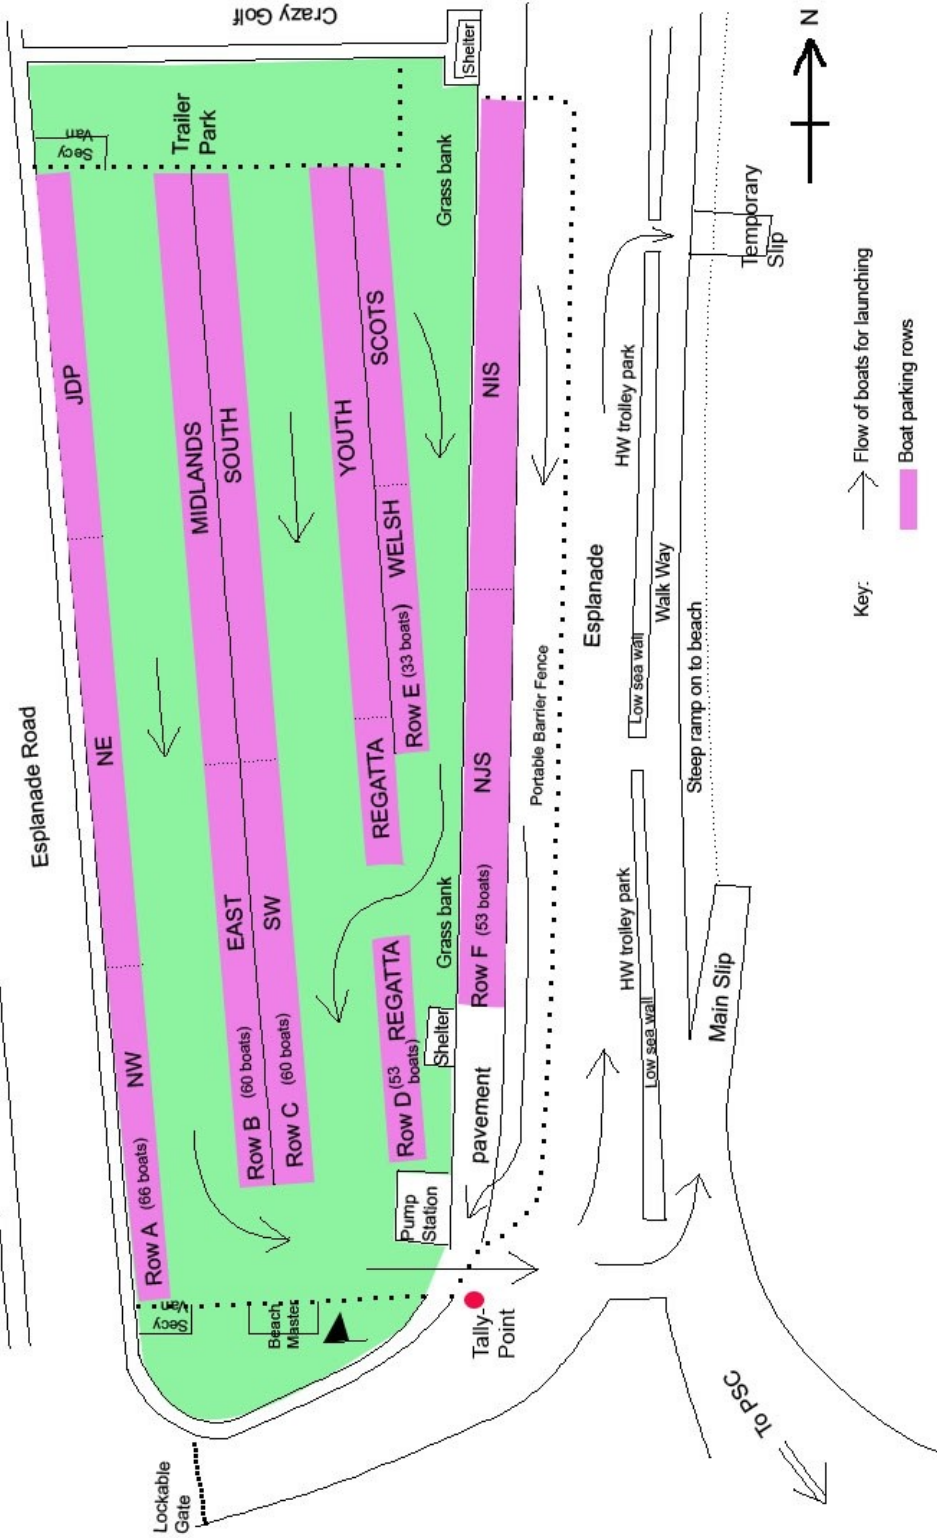

Paignton Sailing Club

Information sheet

Paignton sailing club extends a very warm welcome to all visiting sailors.

Public car park

Boat parking

Public toilets

Car parking is not allowed on the Esplanade. Unload your boat, park it (plus any trailer) as shown on the boat park plan and immediately remove your vehicle.

Sailing club and Marquee

Possible roadside parking

Public car park

TOPPER NATIONALS 2008 - PAIGNTON SOUTH

BOAT PARK PLAN FOR 325 TOPPERS

Scale 1:500 1mm=0.5m

TORQUAY >

Key:
 → Flow of boats for launching
 ■ Boat parking rows